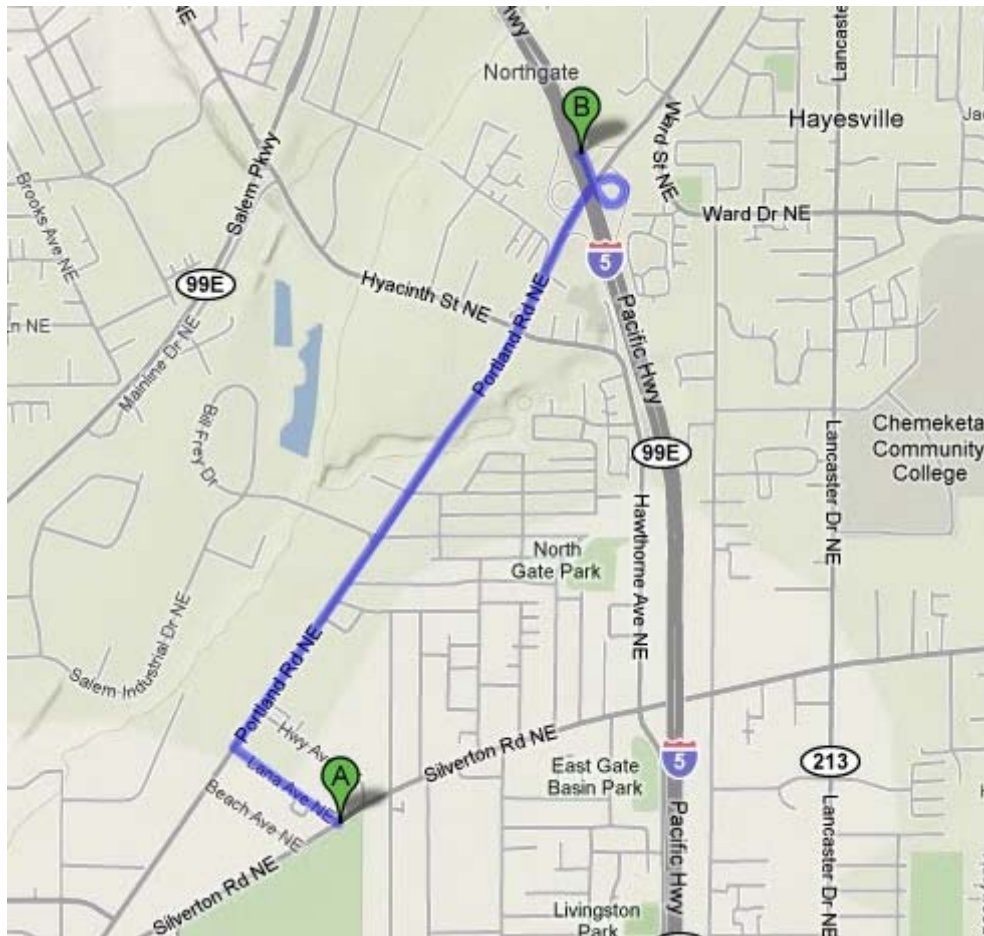

# MAP TO THE SALEM FAIRGROUNDS

**Take I-5 Exit 258, Turn Left on Portland Road NE  
Turn Left on Lana Ave NE  
Fairgrounds is Straight Ahead**

## **LODGING IN THE SALEM AREA**

Our Host Hotel:

**Red Lion Inn**  
**(503) 370-7888**

Mention the AHBAO Spring Classic and receive a show discount!

**Best Western New Kings Inn**

503-581-1559

**Holiday Lodge**